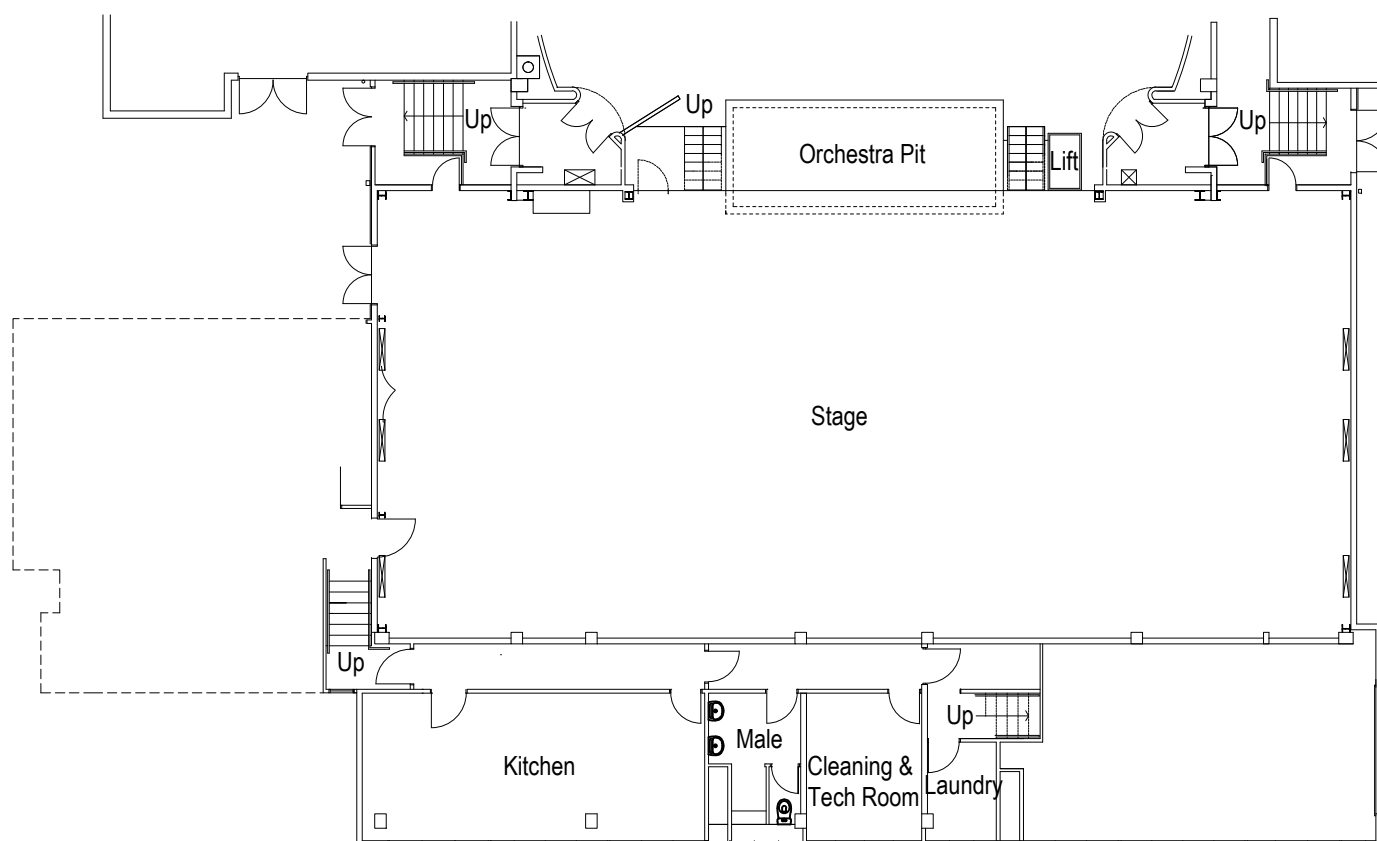

Rotorua Civic Theatre

Stage Rooms Basement

Kitchen

Floor Area

3.47m x 8.65m
Cleaners Sink and Bench
Hot and Cold Water
Boiling Water
Heater, Microwave
Dishwasher, Fridge

Laundry

Washing Machine
Dryer
2 x Irons and Board

All rooms contain central heating and floor coverings of carpet and vinyl and opening windows for ventilation and natural light. The number of chairs listed are suggested only and can be increased based on clients requirements.