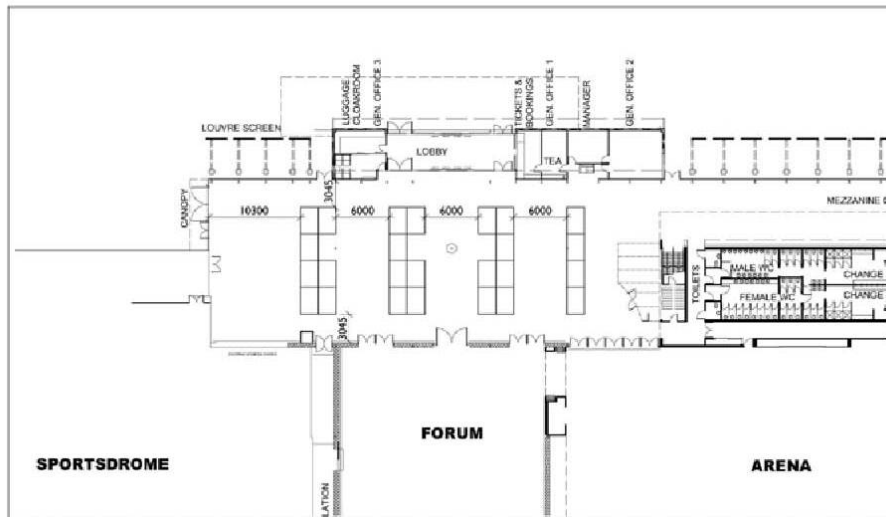

Rotorua Energy Events Centre

Room Set Up

Wai Ora Spa Grand Hall – Exhibition (50 or 25 booths)

(Numbers stated are at maximum capacity, room set ups are tailored to suit each individual event. Based on a booth size of 3mt x 2mt)