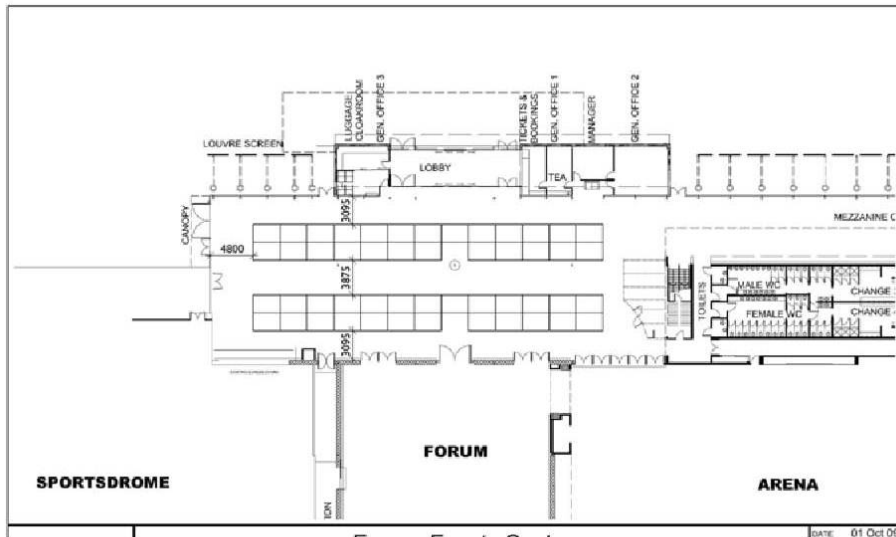

Rotorua Energy Events Centre

Room Set Up

Wai Ora Spa Grand Hall – Exhibition (50 or 25 booths)

(Numbers stated are at maximum capacity, room set ups are tailored to suit each individual event. Based on a booth size of 3mt x 2mt)