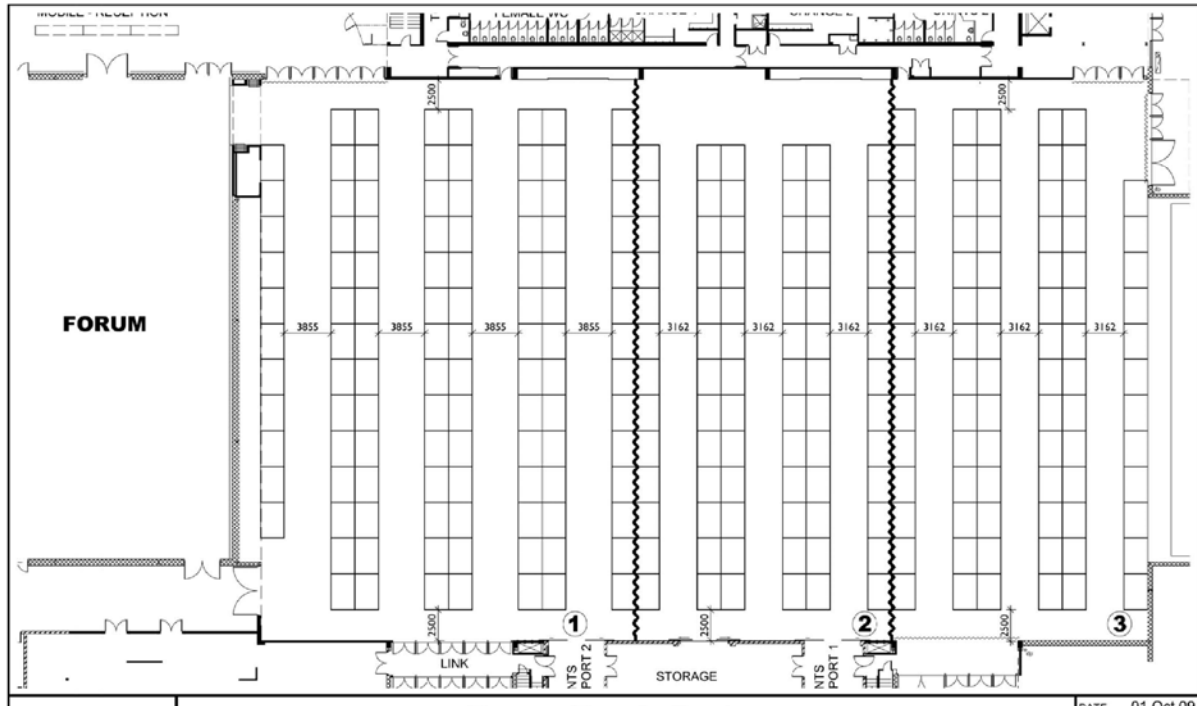

Rotorua Energy Events Centre

Room Set Up

Unison Arena – Exhibition (279 booths)

(Numbers stated are at maximum capacity, room set ups are tailored to suit each individual event. Based on a booth size of 3mt x 2mt)