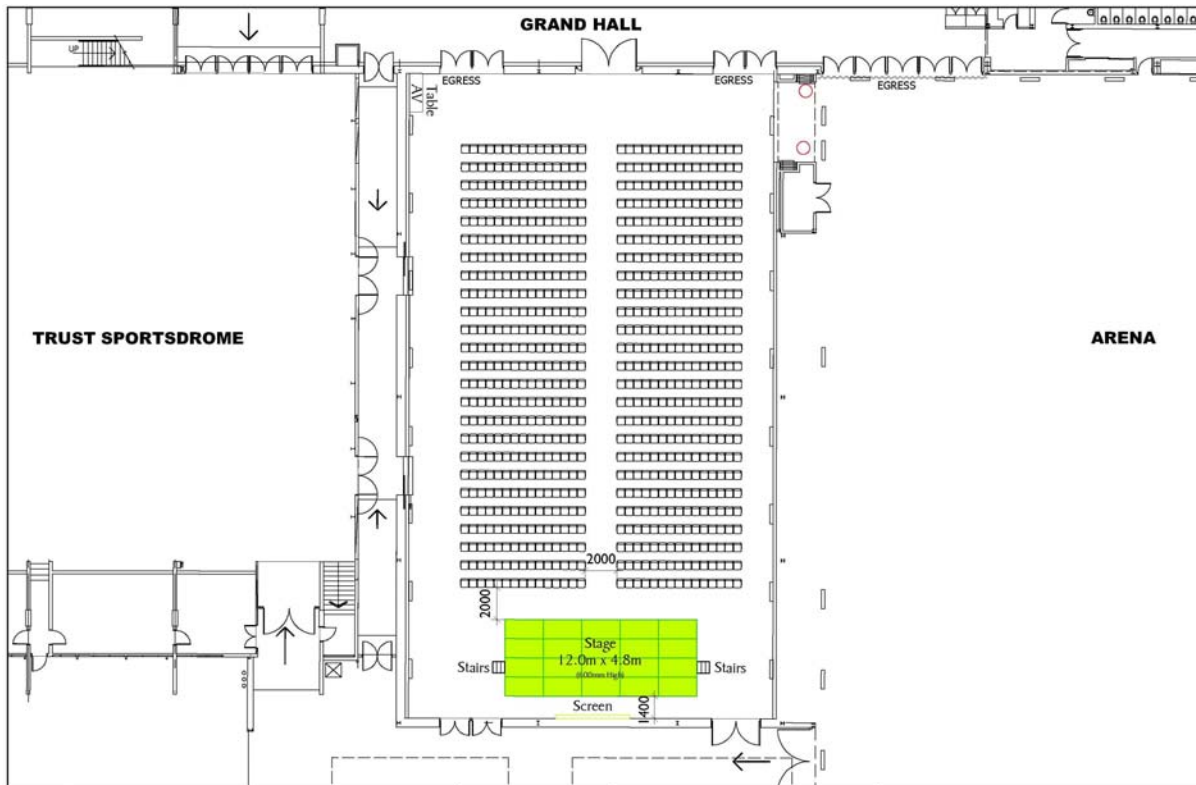

Rotorua Energy Events Centre

Room Set Up

Bay Trust Forum – Theatre (850 pax)

(Numbers stated are at maximum capacity, room set ups are tailored to suit each individual event)

For more information contact
Events & Venues **Rotorua**
P +64 7 349 5141
E eventsandvenues@rdc.govt.nz
W www.eventsandvenues.co.nz