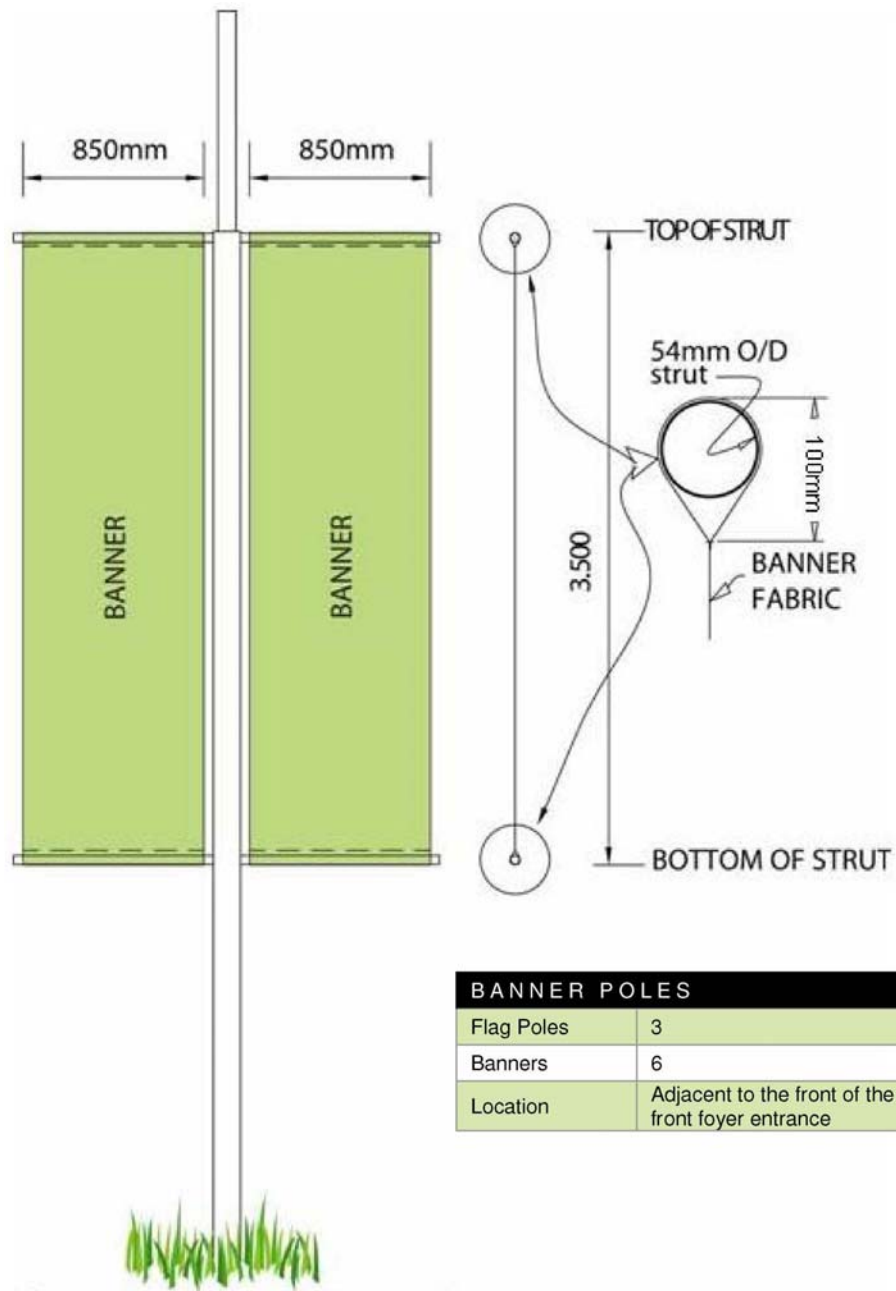

## Banner Poles

BANNER POLES	
Flag Poles	3
Banners	6
Location	Adjacent to the front of the front foyer entrance

For more information contact  
**Events & Venues Rotorua**  
 P +64 7 349 5141  
 E [eventsandvenues@rdc.govt.nz](mailto:eventsandvenues@rdc.govt.nz)  
 W [www.eventsandvenues.co.nz](http://www.eventsandvenues.co.nz)