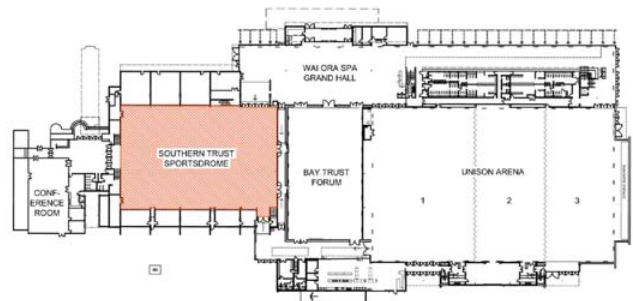

Rotorua Energy Events Centre

Floor Plan – Sportsdrome

SPECIFICATIONS	
Floor Area	1453 mt sq
Ceiling Height	5 – 9 mt
SEATING CAPACITY	
Theatre Style	1610
Classroom	1160
Cocktails	2680
Banquet	880

For more information contact
 Events & Venues **Rotorua**
 P +64 7 349 5141
 E eventsandvenues@rdc.govt.nz
 W www.eventsandvenues.co.nz