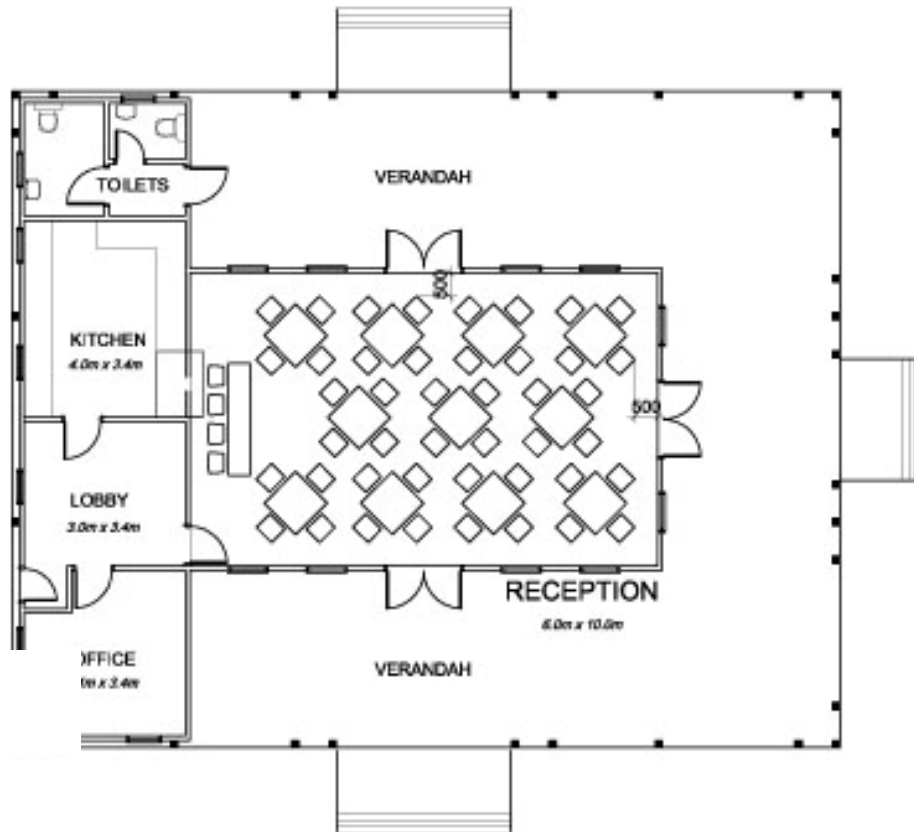

Tea House Reception

SEATING CAPACITY				
Venue	Theatre	Classroom	Cocktail	Banquet
Reception	40	30	70	40