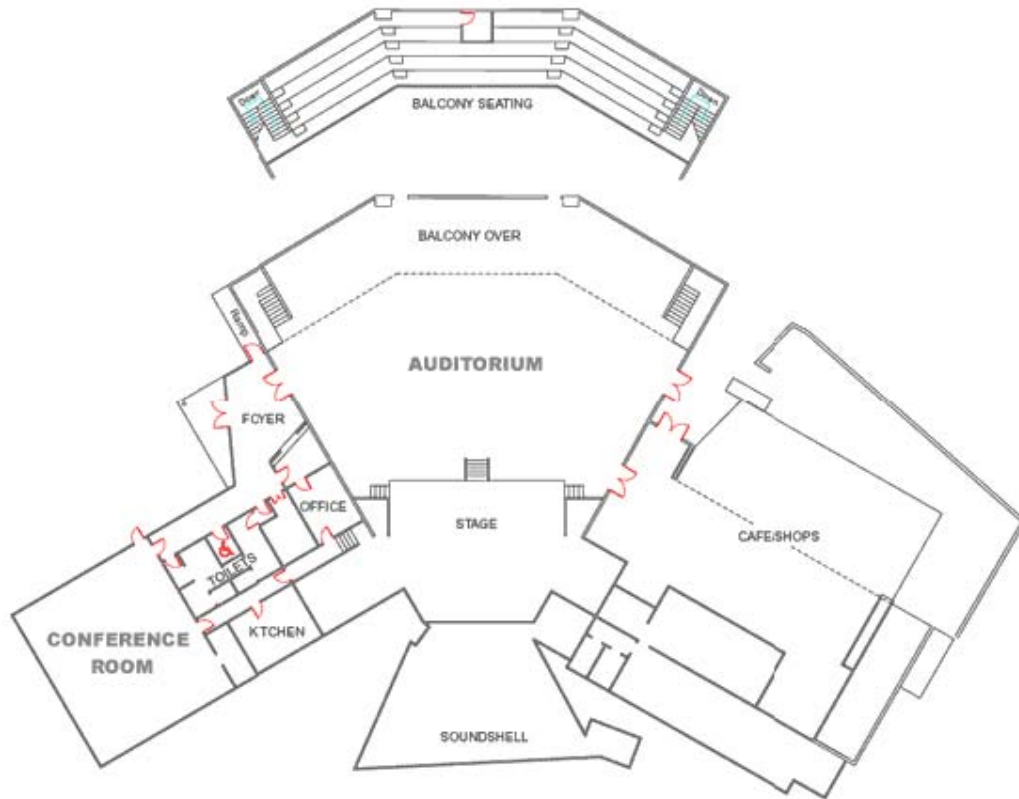

# Soundshell

SEATING CAPACITY		SEATING CAPACITY	
AUDITORIUM		CONFERENCE ROOM	
Theatre	390	Theatre	70
Banquet	290	Banquet	52
Classroom	275	Classroom	50
Cocktails	400	Cocktails	80