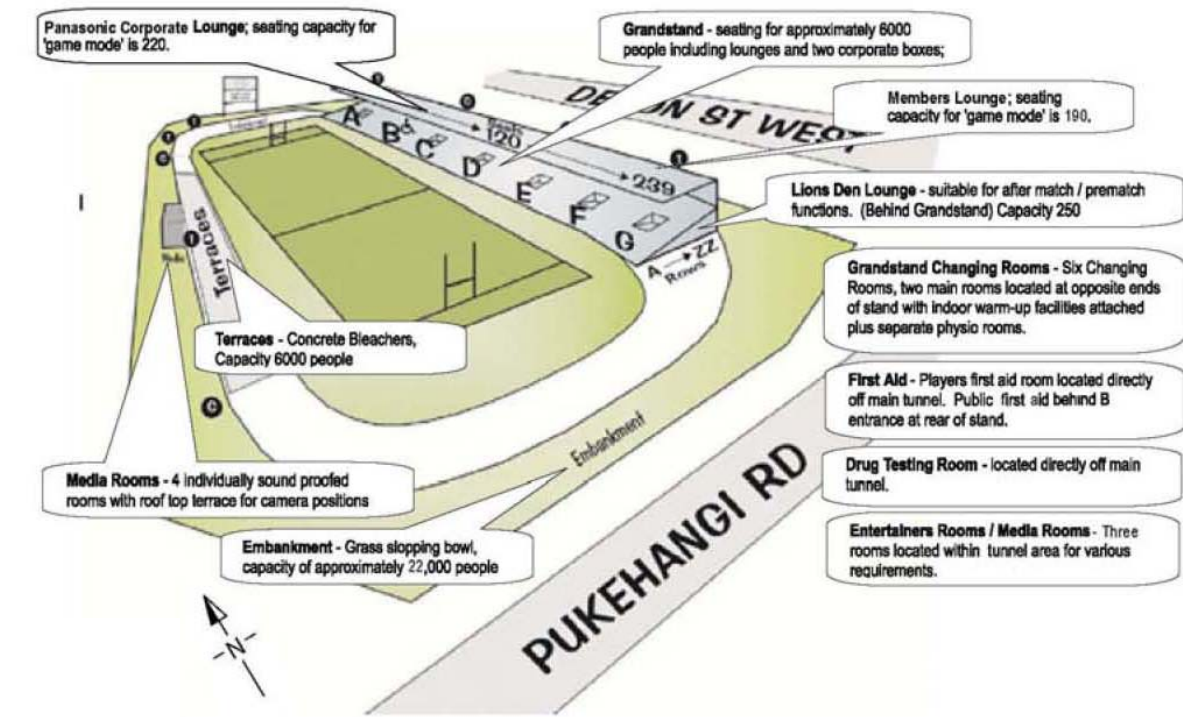

International Stadium

SEATING CAPACITY							
Venue	Theatre	Classroom	Cocktail	Concert	Banquet	Boardroom	U-Shape
Grandstand Seats	5300						
Terrace Seating	6000						
Total Ground Seating	34000			32000			
Members Lounge	170	100	200		100	60	40
Panasonic Lounge	200	100	250		130	70	40
Lions Den	160	100	250		150	60	50