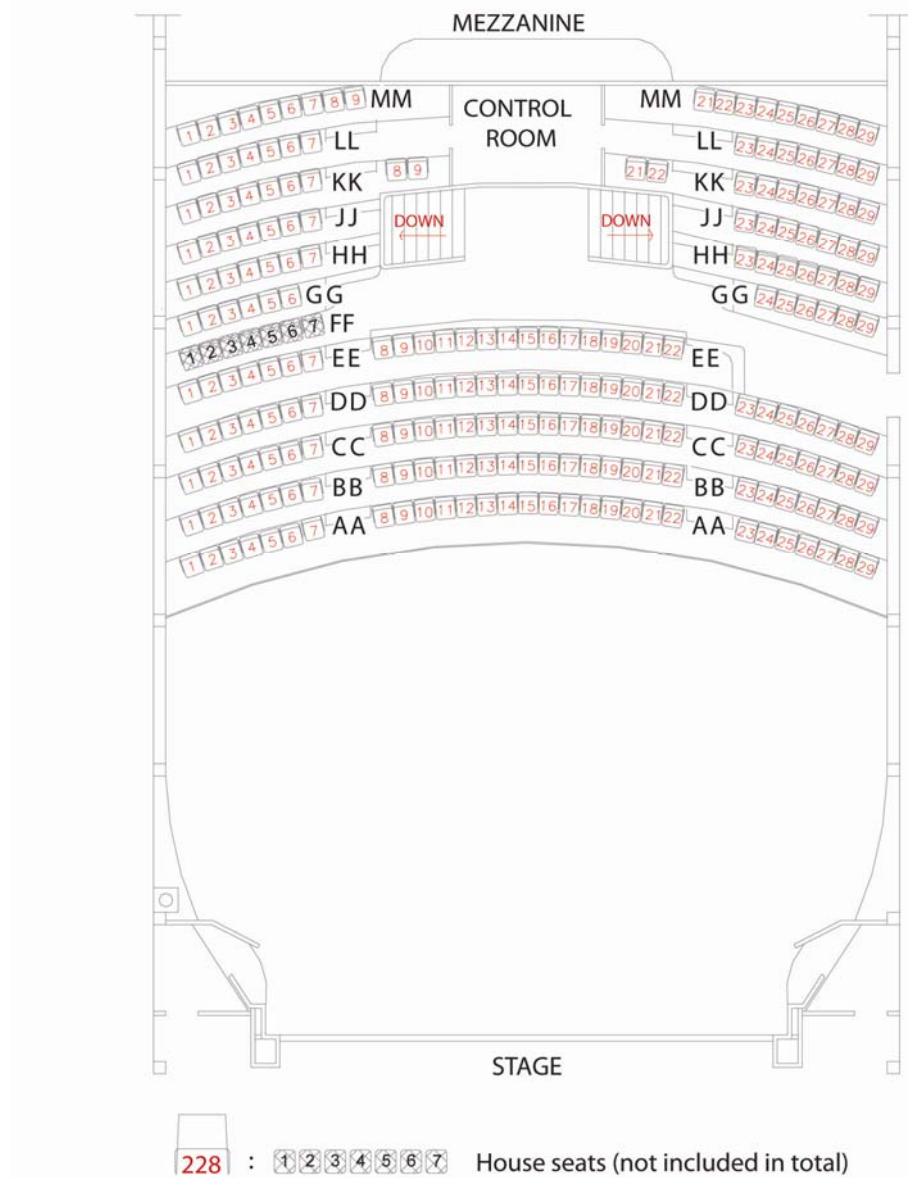

Civic Theatre Stalls

SPECIFICATIONS		
Theatre Stall seats		467

Locality Plan - Level One

Civic Theatre Circle

SPECIFICATIONS		
Theatre Stall seats		228

Locality Plan - Level Two

Civic Theatre Stalls

Level One

SPECIFICATIONS	
Theatre Stall seats	467

Civic Theatre Circle

Level Two

SPECIFICATIONS	
Theatre Stall seats	228