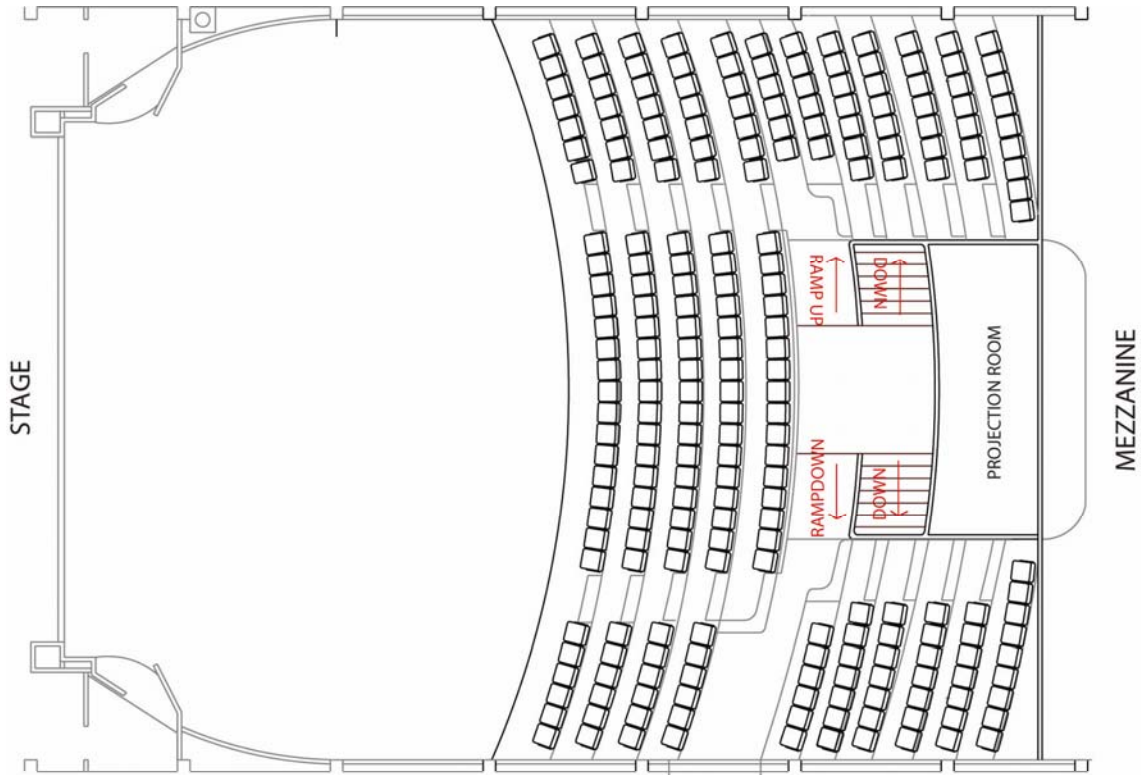

Civic Theatre Stalls

SPECIFICATIONS		
Theatre Stall seats		467

Locality Plan - Level One

Civic Theatre Circle

SPECIFICATIONS		
Theatre Stall seats		228

Locality Plan - Level Two

Civic Theatre Stalls

Level One

SPECIFICATIONS	
Theatre Stall seats	467

Civic Theatre Circle

Level Two

SPECIFICATIONS	
Theatre Stall seats	228