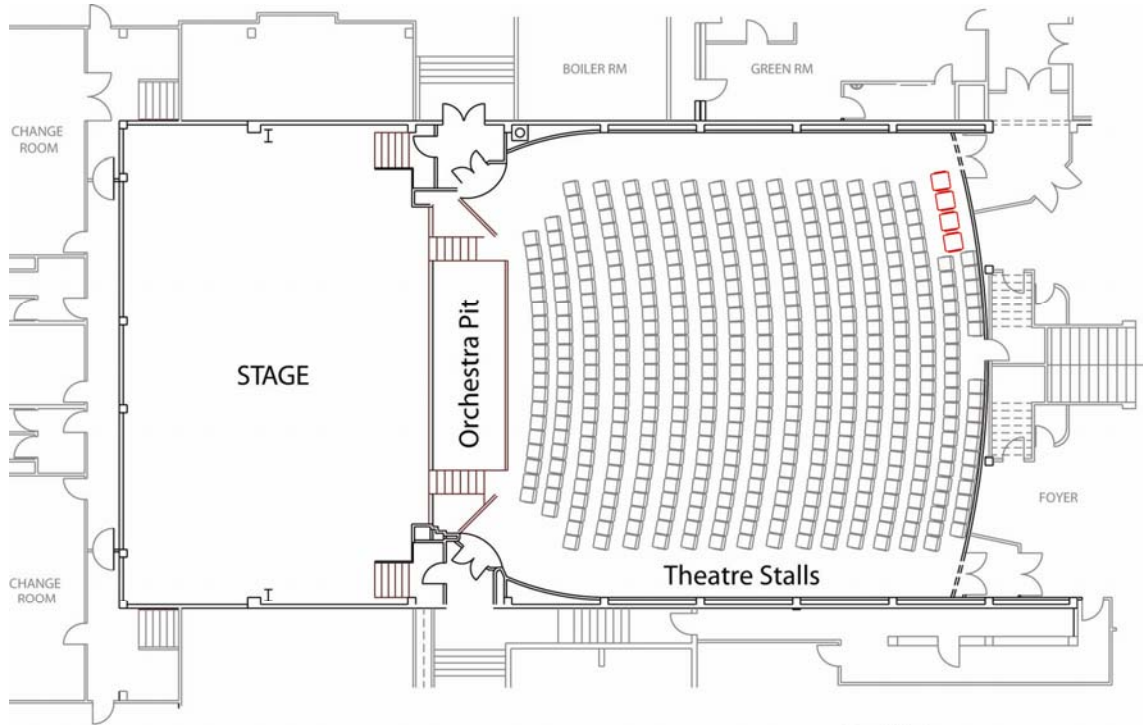

Civic Theatre Stalls

SPECIFICATIONS		
Theatre Stall seats		467

Locality Plan - Level One

Civic Theatre Circle

SPECIFICATIONS		
Theatre Stall seats		228

Locality Plan - Level Two

Civic Theatre Stalls

Level One

SPECIFICATIONS	
Theatre Stall seats	467

Civic Theatre Circle

Level Two

SPECIFICATIONS	
Theatre Stall seats	228