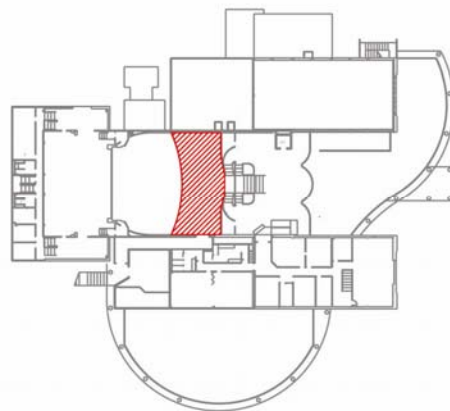

Civic Theatre Stalls

SPECIFICATIONS		
Theatre Stall seats		467

Locality Plan - Level One

Civic Theatre Circle

SPECIFICATIONS		
Theatre Stall seats		228

Locality Plan - Level Two

Civic Theatre Stalls

Level One

SPECIFICATIONS	
Theatre Stall seats	467

Civic Theatre Circle

Level Two

SPECIFICATIONS	
Theatre Stall seats	228