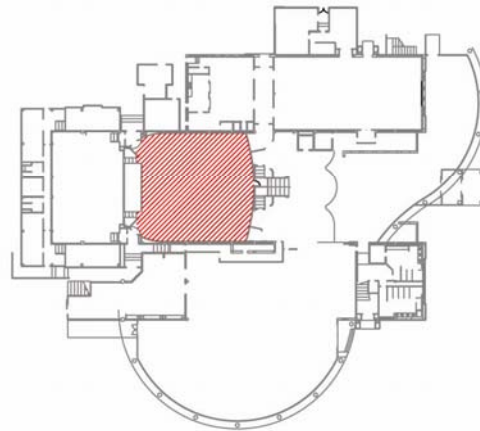

Civic Theatre Stalls

SPECIFICATIONS		
Theatre Stall seats		467

Locality Plan - Level One

Civic Theatre Circle

SPECIFICATIONS		
Theatre Stall seats		228

Locality Plan - Level Two

Civic Theatre Stalls

Level One

SPECIFICATIONS	
Theatre Stall seats	467

Civic Theatre Circle

Level Two

SPECIFICATIONS	
Theatre Stall seats	228