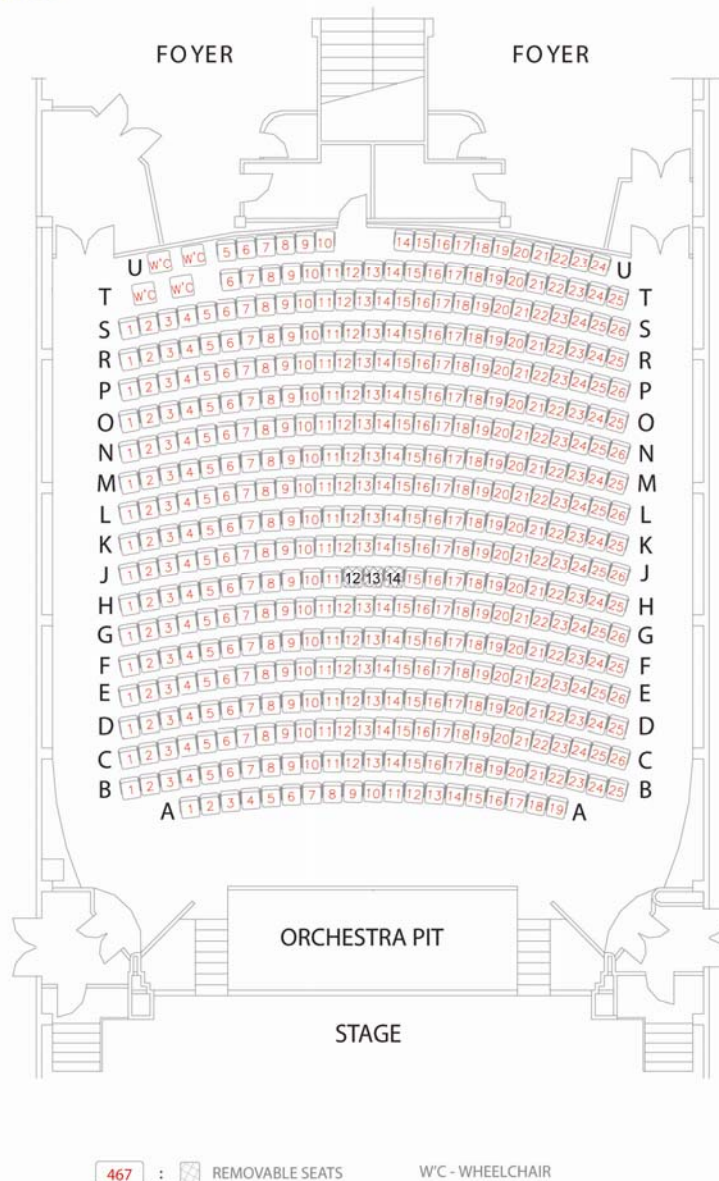

Civic Theatre Stalls

SPECIFICATIONS		
Theatre Stall seats		467

Locality Plan - Level One

Civic Theatre Circle

SPECIFICATIONS		
Theatre Stall seats		228

Locality Plan - Level Two

Civic Theatre Stalls

Level One

SPECIFICATIONS	
Theatre Stall seats	467

Civic Theatre Circle

Level Two

SPECIFICATIONS	
Theatre Stall seats	228