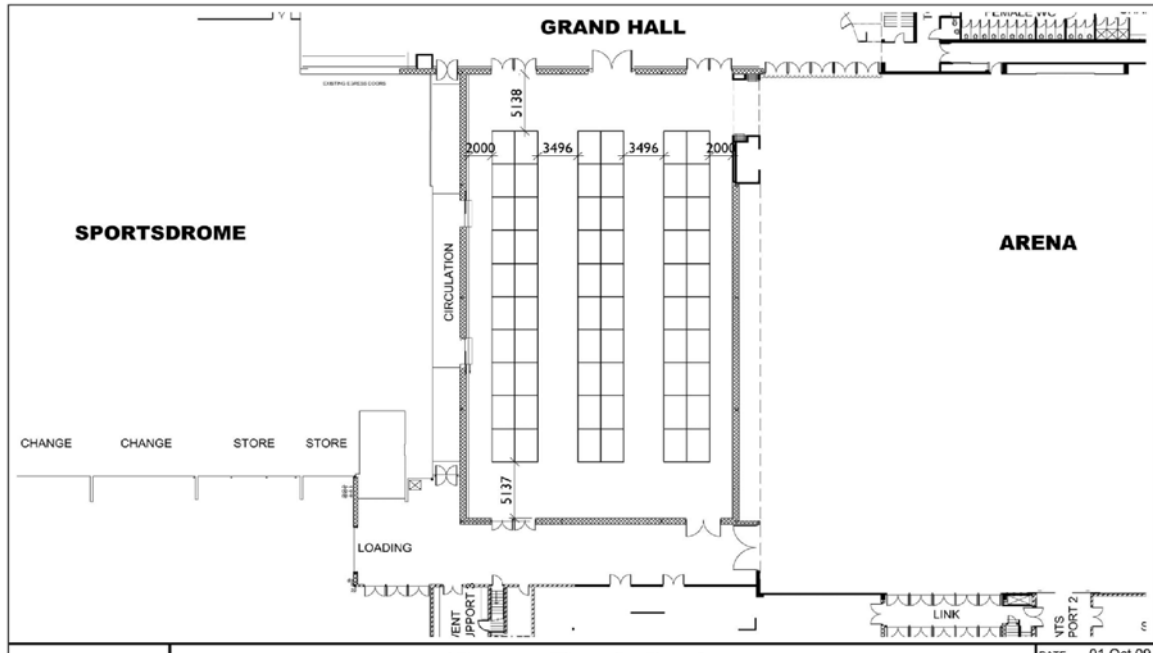

Rotorua Energy Events Centre

Room Set Up

Bay Trust Forum – Exhibition (60 booths)

(Numbers stated are at maximum capacity, room set ups are tailored to suit each individual event. Based on a booth size of 3mt x 2mt)