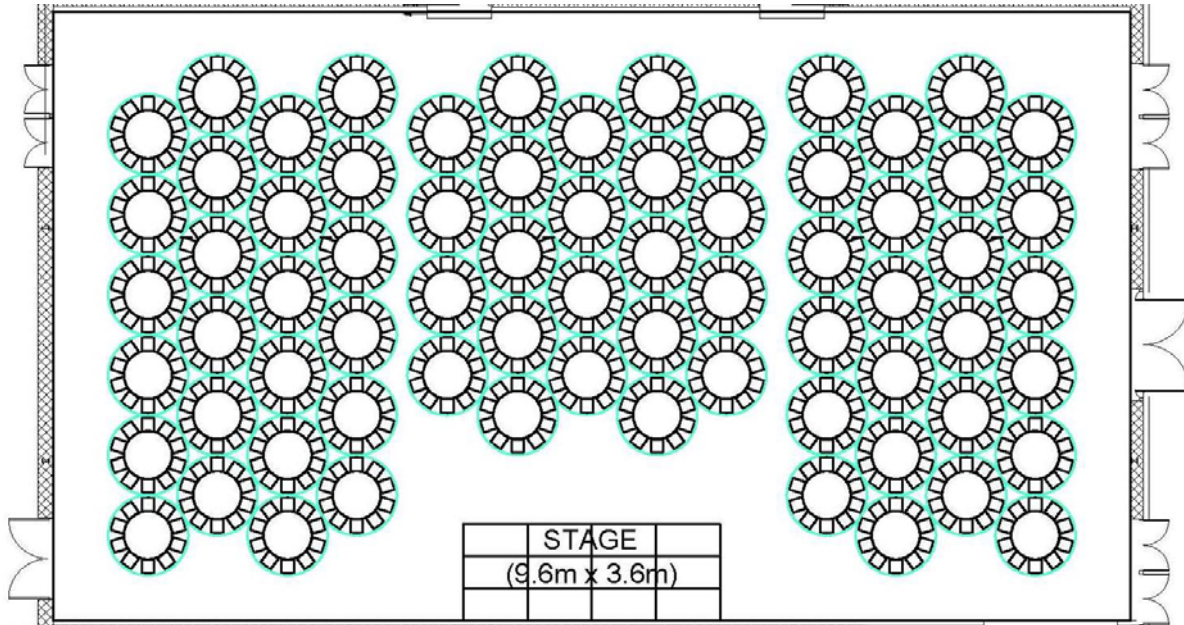

Rotorua Energy Events Centre

Room Set Up

Bay Trust Forum – Banquet (700 pax)

(Numbers stated are at maximum capacity, room set ups are tailored to suit each individual event)

For more information contact
Events & Venues **Rotorua**
P +64 7 349 5141
E eventsandvenues@rdc.govt.nz
W www.eventsandvenues.co.nz