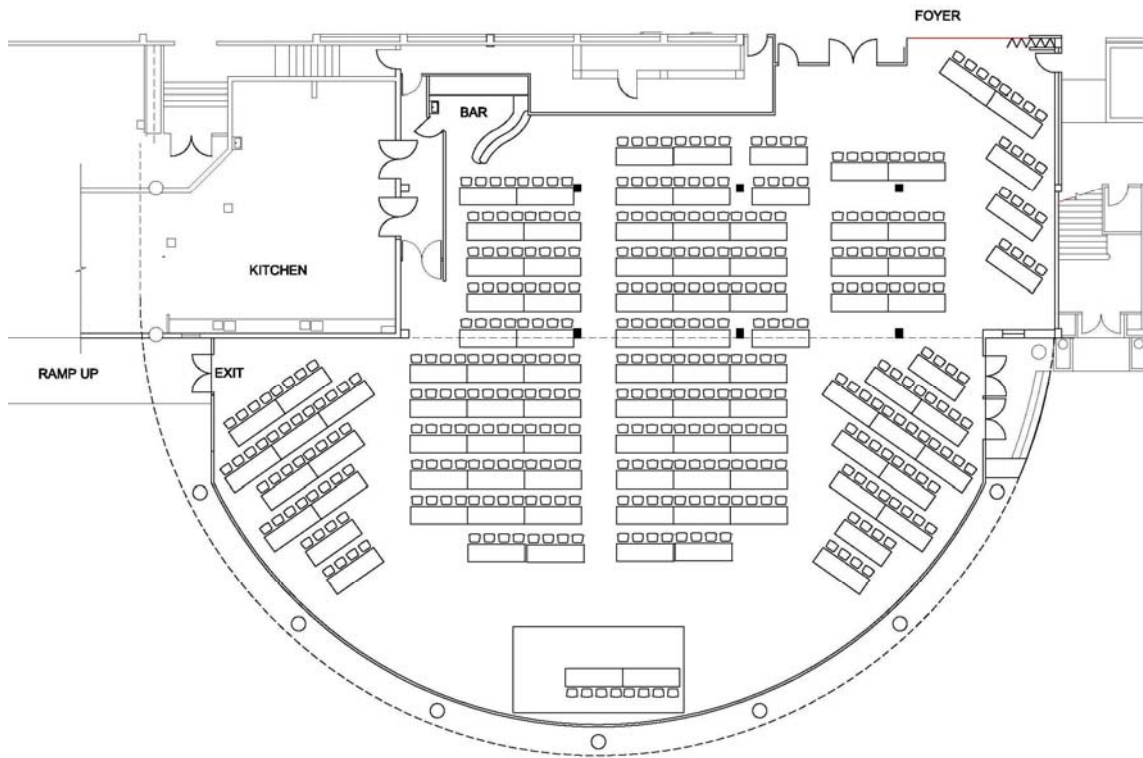

Rotorua Convention Centre

Room Set Up

Banquet Room – Classroom (400 pax)

(Numbers stated are at maximum capacity, room set ups are tailored to suit each individual event)

For more information contact
Events & Venues **Rotorua**
P +64 7 349 5141
E eventsandvenues@rdc.govt.nz
W www.eventsandvenues.co.nz