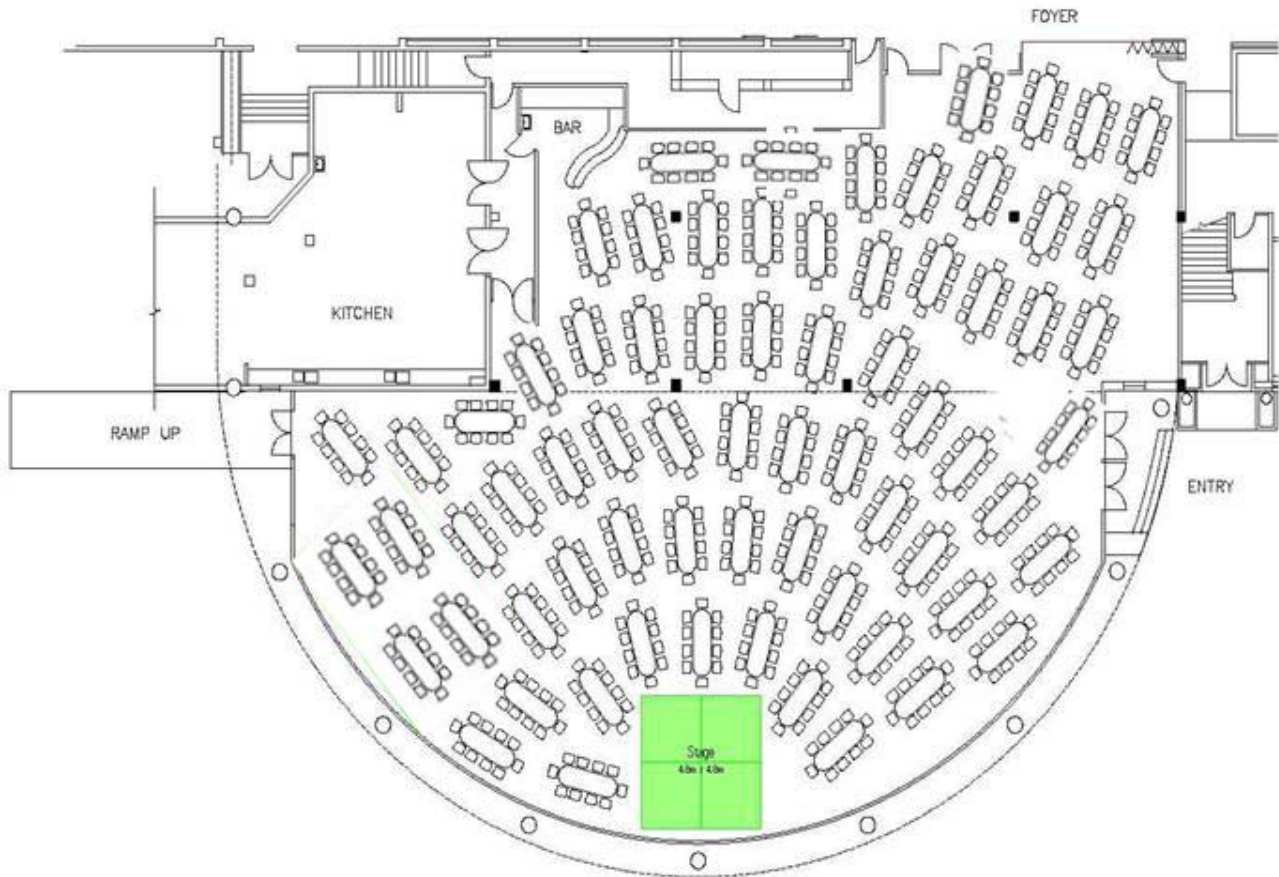

Rotorua Convention Centre

Room Set Up

Banquet Room – Banquet (700 pax)

(Numbers stated are at maximum capacity, room set ups are tailored to suit each individual event)

For more information contact
Events & Venues **Rotorua**
P +64 7 349 5141
E eventsandvenues@rdc.govt.nz
W www.eventsandvenues.co.nz