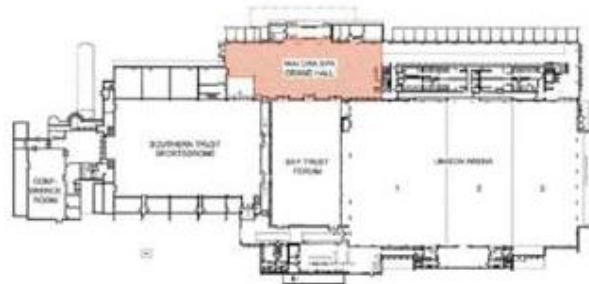

Rotorua Energy Events Centre

Floor Plan - Wai Ora Spa Grand Hall

SPECIFICATIONS	
Floor Area	1480 sq mt
Ceiling Height	6 – 10 mt
SEATING CAPACITY	
Exhibition	50
Cocktails	2130

For more information contact
 Events & Venues **Rotorua**
 P +64 7 349 5141
 E eventsandvenues@rdc.govt.nz
 W www.eventsandvenues.co.nz