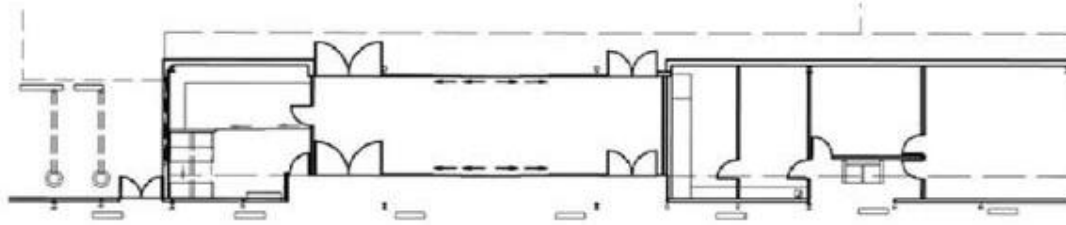

Rotorua Energy Events Centre

Floor Plan - Wai Ora Spa Grand Hall

SPECIFICATIONS	
Floor Area	1480 sq mt
Ceiling Height	6 – 10 mt
SEATING CAPACITY	
Exhibition	50
Cocktails	2130

For more information contact
 Events & Venues **Rotorua**
 P +64 7 349 5141
 E eventsandvenues@rdc.govt.nz
 W www.eventsandvenues.co.nz