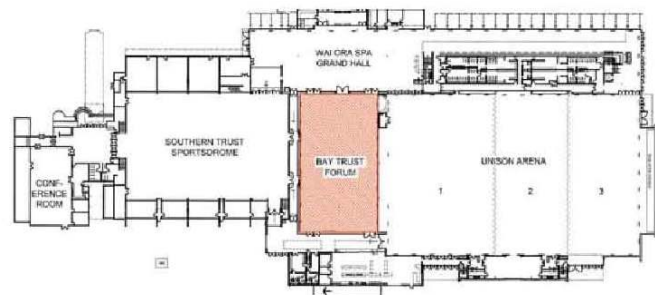

## Floor Plan - Bay Trust Forum

SPECIFICATIONS	
Floor Area	934 sq mt
Ceiling Height	11mt
Door dimensions	4mt w x 5mt h
SEATING CAPACITY	
Theatre Style	850
Classroom	700
Banquet	700
Cocktails	2100
Exhibition	60