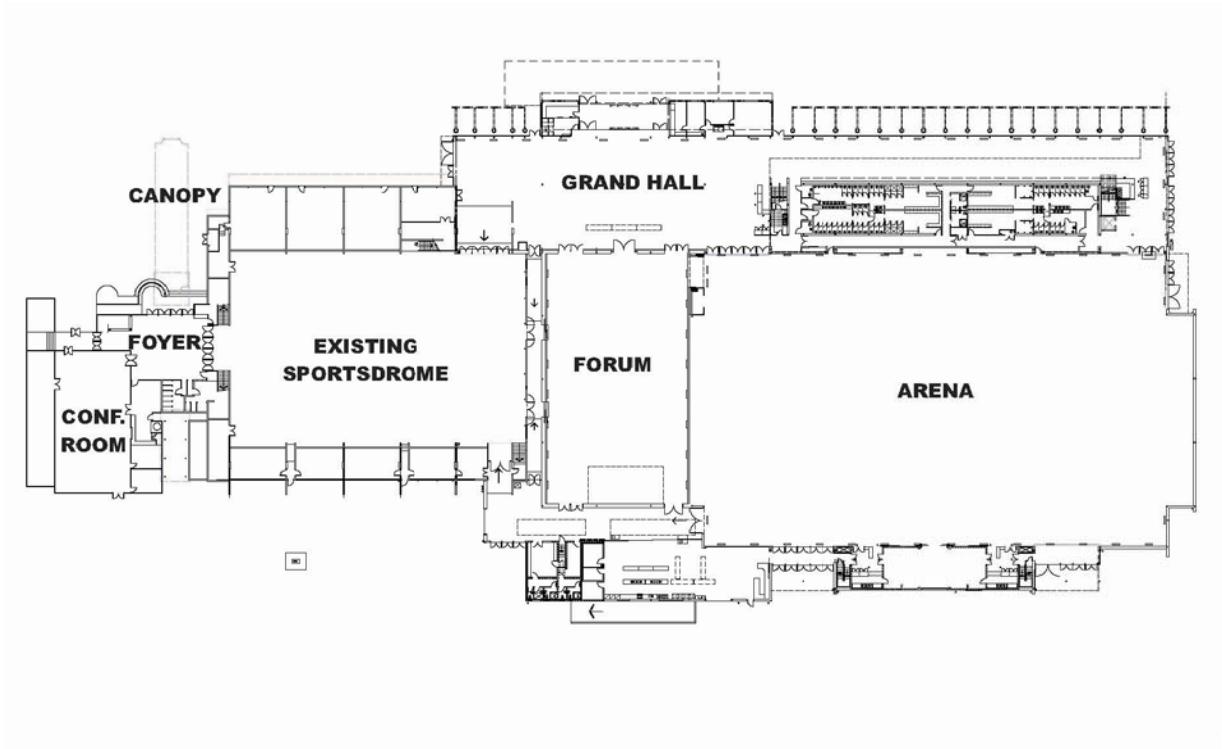

Rotorua Energy Events Centre

Floor Plan - Entire Site

For more information contact
Events & Venues **Rotorua**
P +64 7 349 5141
E eventsandvenues@rdc.govt.nz
W www.eventsandvenues.co.nz