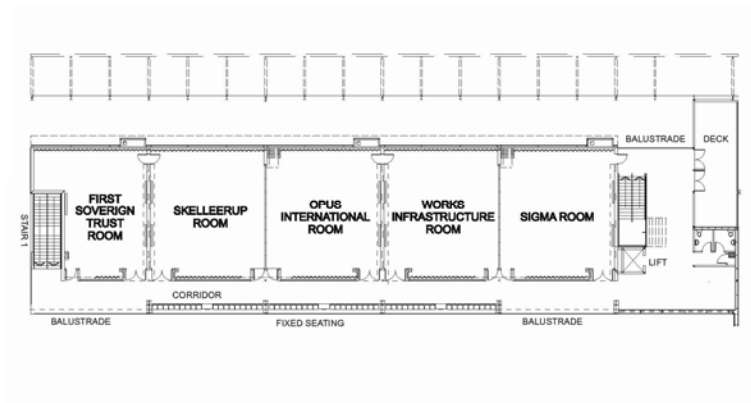

Rotorua Energy Events Centre

Floor Plan - Entire Site

For more information contact
Events & Venues **Rotorua**
P +64 7 349 5141
E eventsandvenues@rdc.govt.nz
W www.eventsandvenues.co.nz