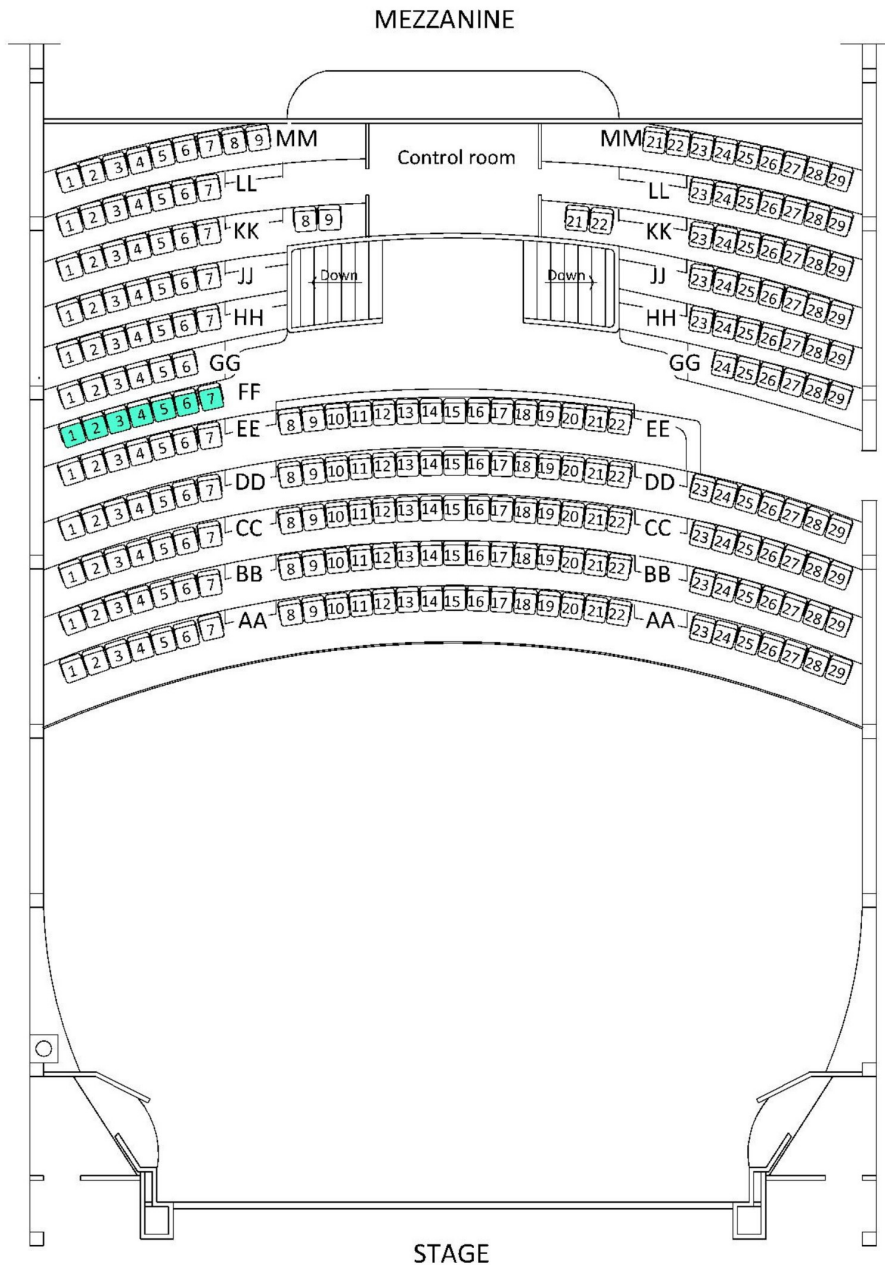

## Theatre Circle

## THEATRE CIRCLE

228 Seating Capacity

1234 House seats (not included in total)

For more information contact

**Events & Venues Rotorua**

P: 07 349 5141

E: [eventsandvenues@rdc.govt.nz](mailto:eventsandvenues@rdc.govt.nz)